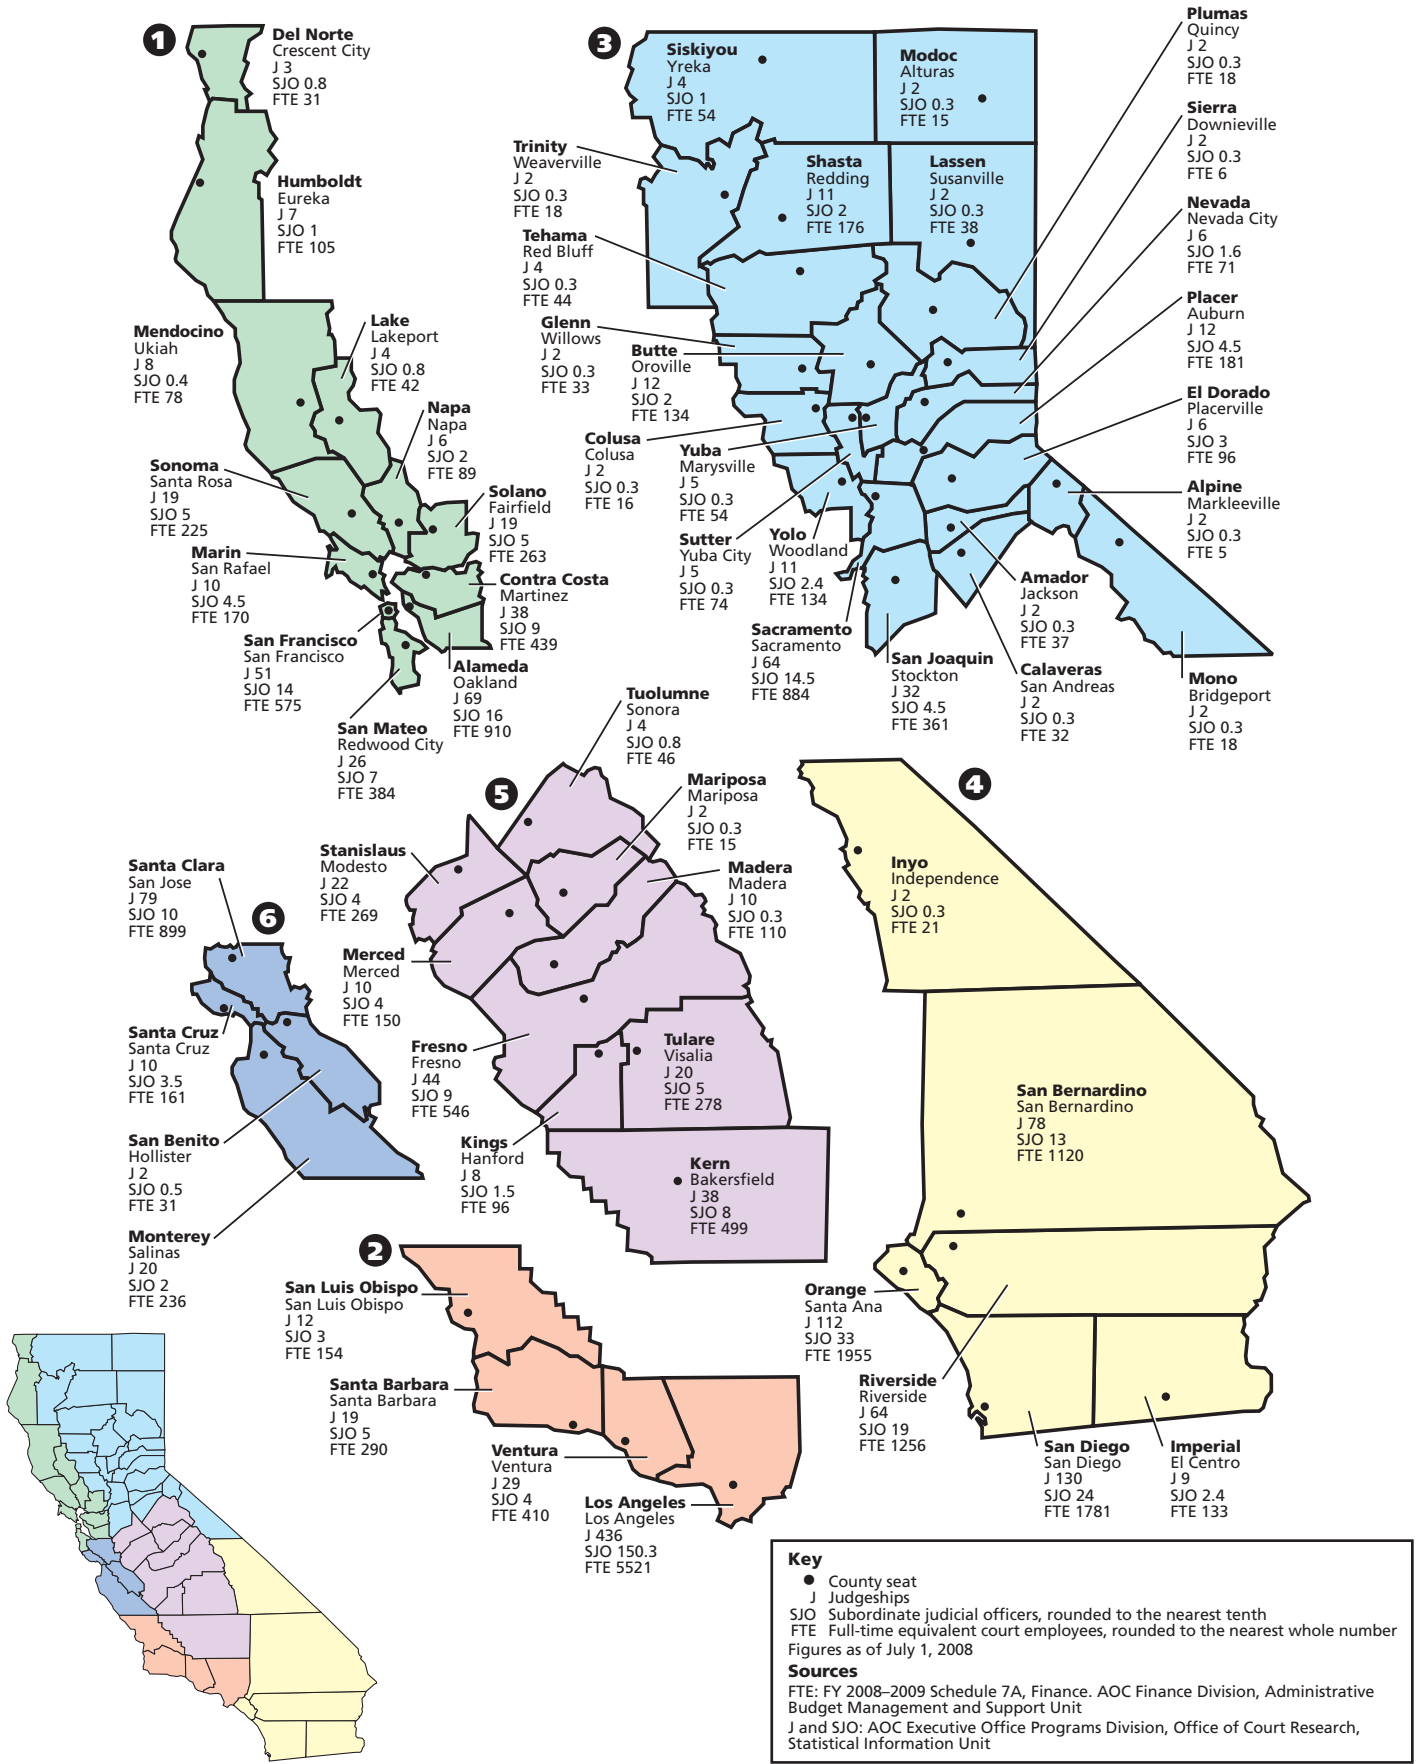

# California Judicial Officers and Court Employees

- Supreme Court**  
 Justices 7  
 FTE 137
- First Appellate District**  
 Justices 20  
 FTE 112 1
- Second Appellate District**  
 Justices 32  
 FTE 257 2
- Third Appellate District**  
 Justices 11  
 FTE 88.5 3
- Fourth Appellate District**  
 Justices 25  
 FTE 185 4
- Fifth Appellate District**  
 Justices 10  
 FTE 71 5
- Sixth Appellate District**  
 Justices 7  
 FTE 49 6